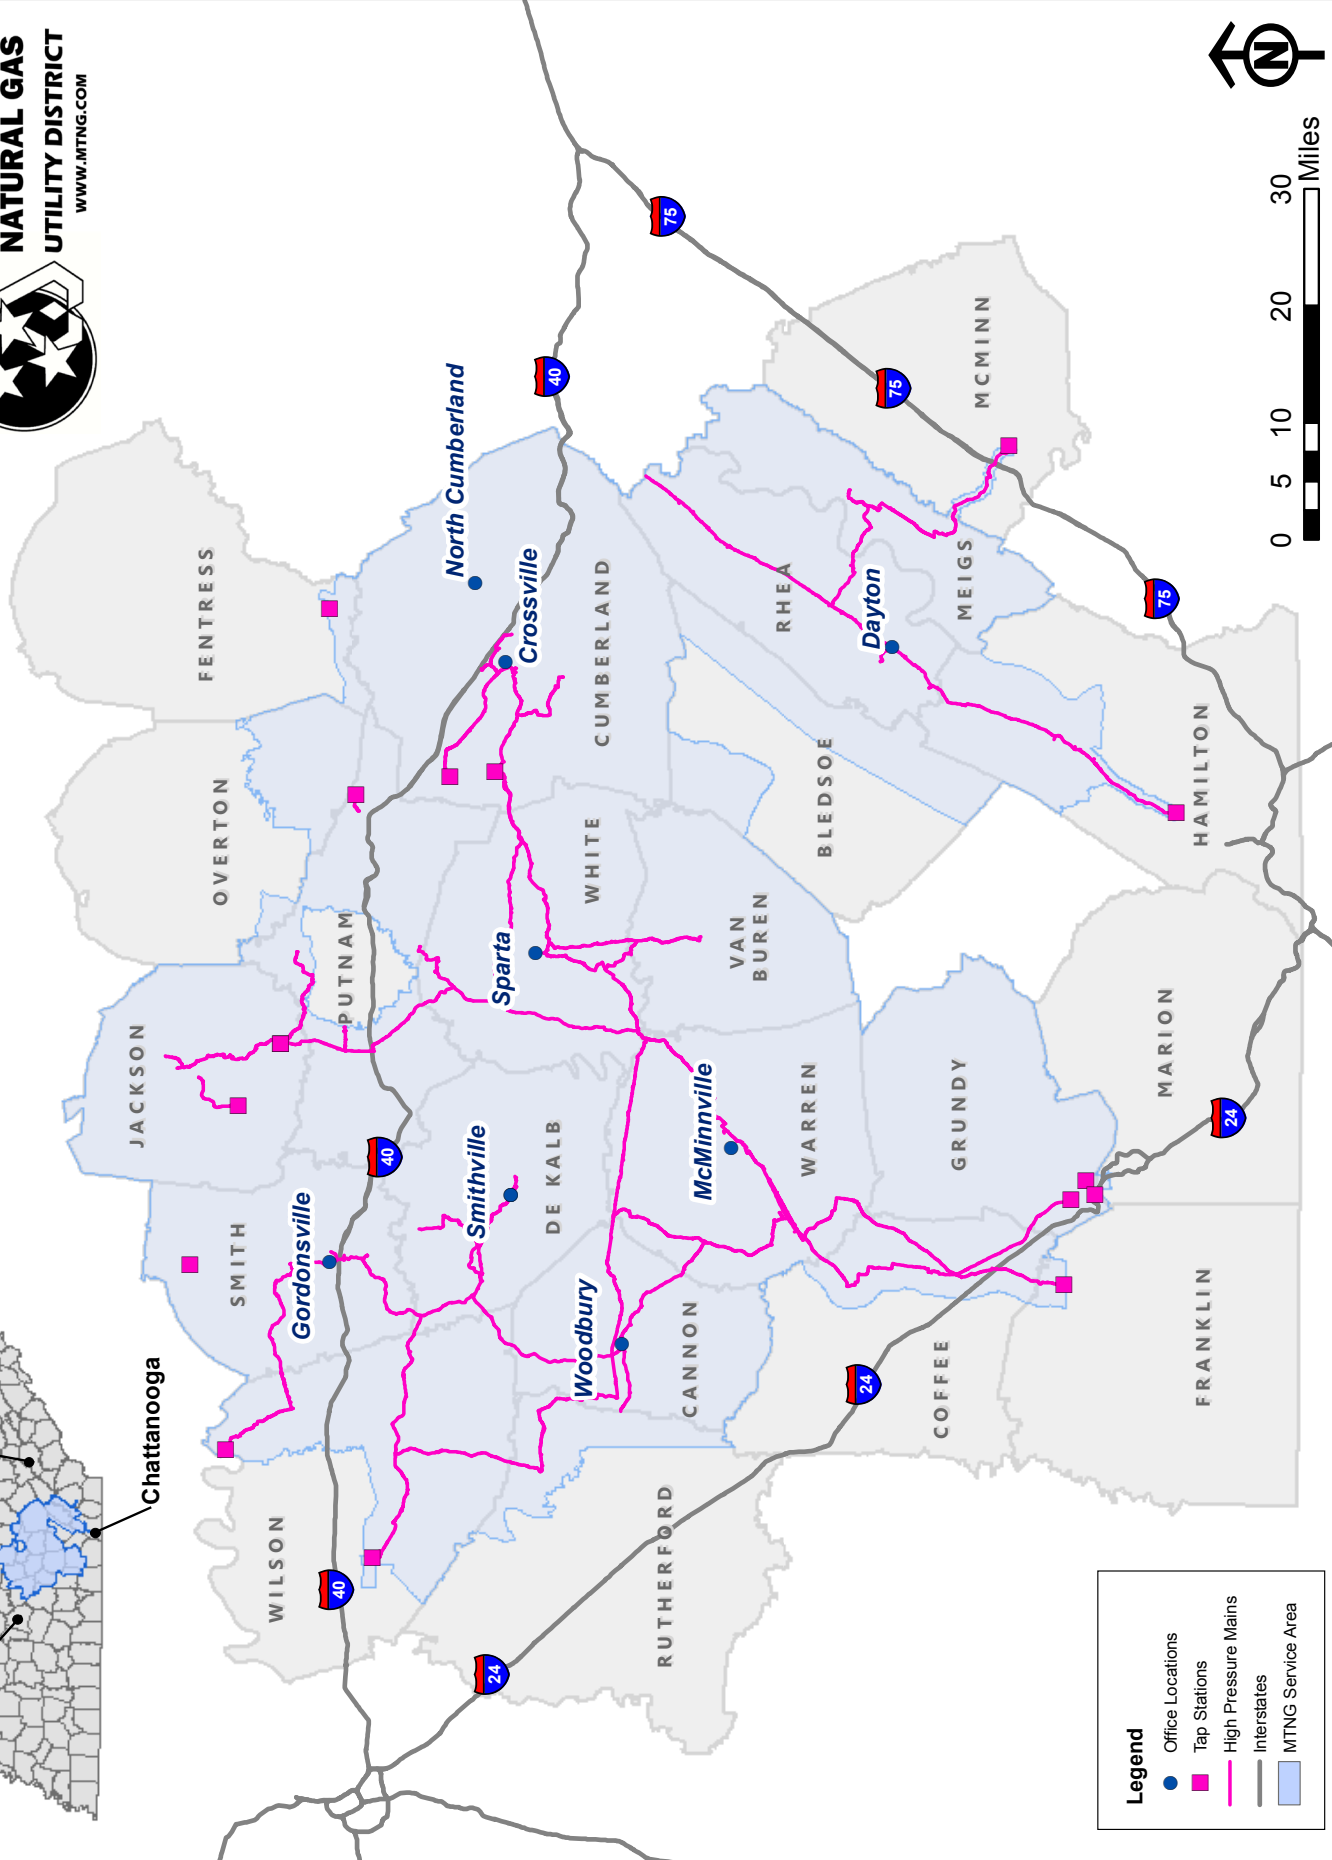

### Putnam County, TN

- Baxter
- Ditty
- Bloomington Springs
- Monterey
- Double Springs
- Boma

### White County, TN

- Cassville
- Bakers Crossroads
- Bon DeCroft
- Ravenscroft
- De Rossett
- Burgess Falls
- Old Zion
- Sparta
- Doyle
- Bon Air
- Quebeck
- Walling

### Cannon County, TN

- Auburntown
- Woodbury
- Culpepper
- Bluewing
- Bradyville
- Woodland
- Sheybogn
- Short Mountain
- Hollow Springs
- Gassaway
- Curlee
- Centerhill

### Rutherford County, TN

- Readyville
- Lascassas
- Milton
- Lofton

**Legend**

- Office Locations
- Tap Stations
- High Pressure Mains
- Interstates
- MTNG Service Area